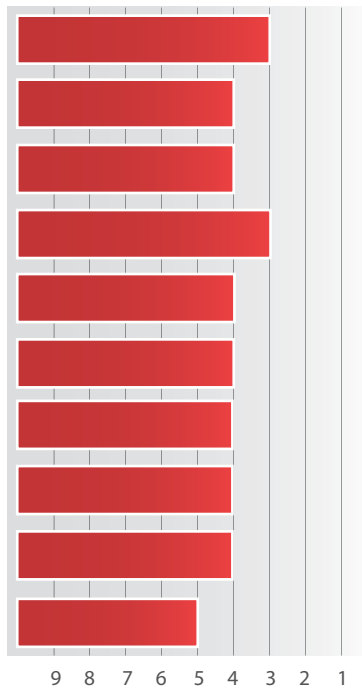

Maturity

112 Day

Brands

8T755 Brand

Notes

Comments

- Racehorse yield potential
- Moves north well as a full season product
- Keep on more productive soil types
- Very good emergence

Planting Population

31,000 - 35,000

Emergence

Vigor

Root Strength

Stalk Strength

Drought Tolerance

Health (Staygreen)

Harvest Intactness

Dry Down

Test Weight

Gray Leaf Spot

Plant Height

Medium

Ear Placement

Medium

Herbicide Caution