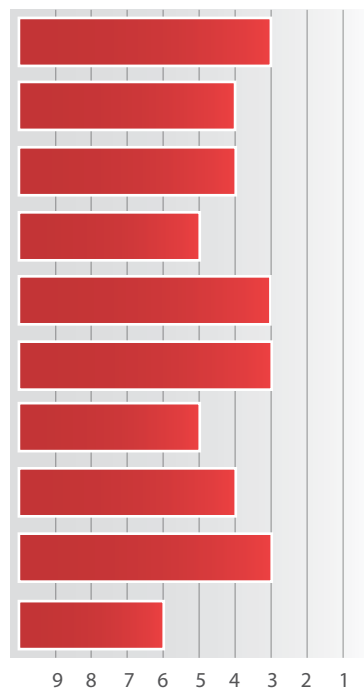

Maturity

114 Day

Brands

8T468 Brand

Notes

8R466 Brand **NEW**

Comments

- Full season racehorse product
- Average agronomic package
- Good ear flex
- Handles stress & variable soils well

Planting Population

30,000 - 34,000

Emergence

Vigor

Root Strength

Stalk Strength

Drought Tolerance

Health (Staygreen)

Harvest Intactness

Dry Down

Test Weight

Gray Leaf Spot

Plant Height
Ear Placement

Medium
Medium

Herbicide Caution

None