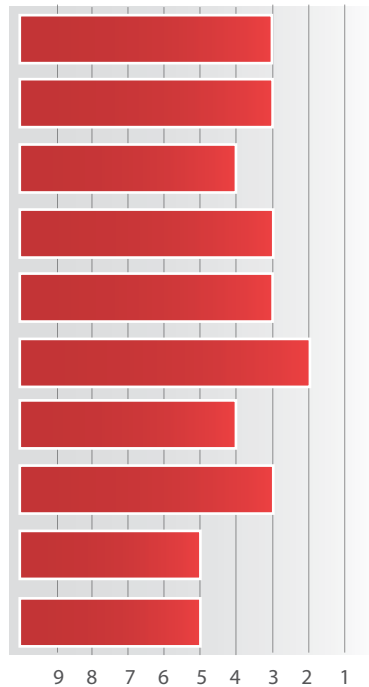

Maturity

113 Day

Brands

8T355 Brand

Notes

Comments

- Responds well to high populations
- Excellent early vigor
- Handles stress & variable soils well
- Good agronomic package

Planting Population

32,000 - 36,000

Emergence

Vigor

Root Strength

Stalk Strength

Drought Tolerance

Health (Staygreen)

Harvest Intactness

Dry Down

Test Weight

Gray Leaf Spot

Plant Height  
Ear Placement

Medium  
Medium

Herbicide Caution

Growth Regulator &  
Sulfonyleurea Herbicides