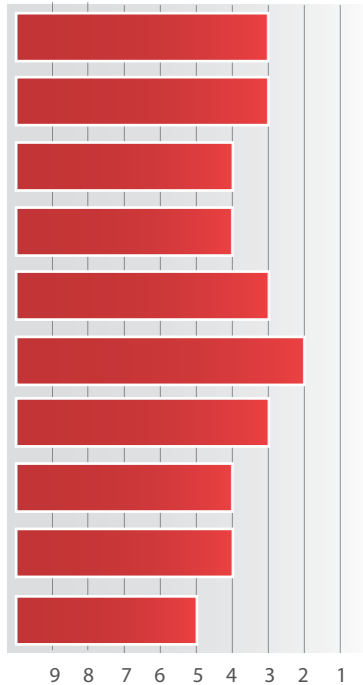

Maturity

112 Day

Brands

8T339 Brand

Notes

8R439 Brand

Comments

- High yield potential
- Handles stress & variable soils well
- Widely adapted north - south

Planting Population

31,000 - 35,000

Emergence

Vigor

Root Strength

Stalk Strength

Drought Tolerance

Health (Staygreen)

Harvest Intactness

Dry Down

Test Weight

Gray Leaf Spot

Plant Height

Medium Tall

Ear Placement

Medium - Medium High