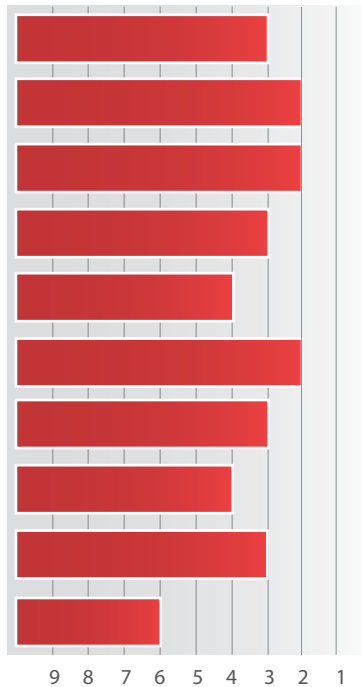

Maturity

112 Day

Brands

8T266 Brand

Notes

8R403 Brand

Comments

- Push planting populations
- Healthy product
- Keep on more productive soil types
- Very good emergence

Planting Population

32,000 - 36,000

Emergence

Vigor

Root Strength

Stalk Strength

Drought Tolerance

Health (Staygreen)

Harvest Intactness

Dry Down

Test Weight

Gray Leaf Spot

Plant Height

Medium

Ear Placement

Medium