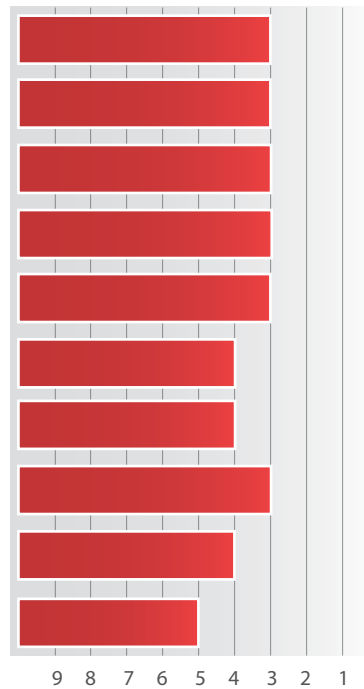

Maturity

111 Day

Brands

7T945 Brand **NEW**

Notes

Comments

- Excellent yield potential
- Very good stalk & root strength
- Good health package
- Widely adapted for all of Indiana, Ohio, & across most soils types

Planting Population

31,000 - 35,000

Emergence

Vigor

Root Strength

Stalk Strength

Drought Tolerance

Health (Staygreen)

Harvest Intactness

Dry Down

Test Weight

Gray Leaf Spot

Plant Height

Medium

Ear Placement

Medium