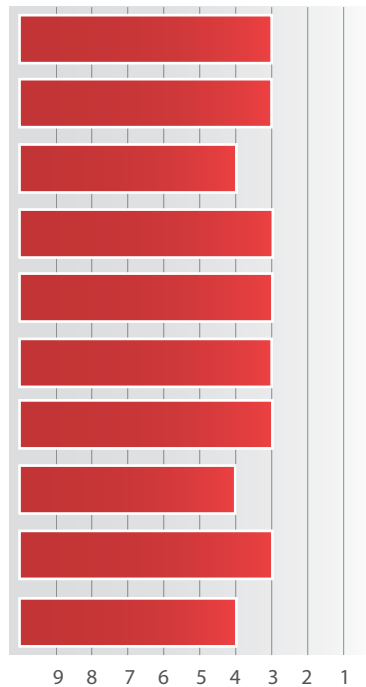

Maturity

111 Day

Brands

7T875 Brand

Notes

Comments

- High yield potential with good harvest appearance
- Great Gray Leaf Spot score
- Very good grain quality
- Widely adapted across soil types

Planting Population

31,000 - 35,000

Emergence

Vigor

Root Strength

Stalk Strength

Drought Tolerance

Health (Staygreen)

Harvest Intactness

Dry Down

Test Weight

Gray Leaf Spot

Plant Height

Medium

Ear Placement

Medium

Herbicide Caution