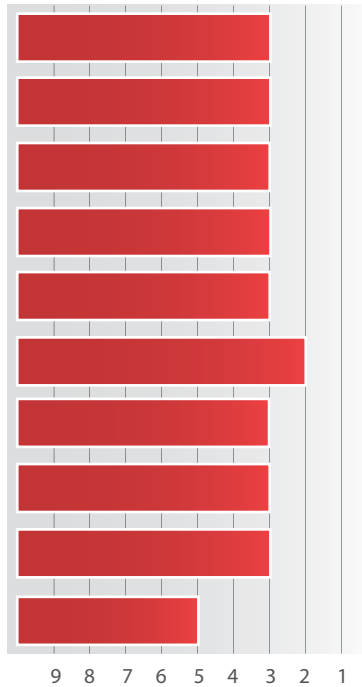

Maturity

110 Day

Brands

7T630 Brand

Notes

7R633 Brand

Comments

- Outstanding yield potential
- Showy product, great roots
- Very good plant health
- Widely adapted across soils
- Excellent north-south movement

Planting Population

32,000 - 36,000

Emergence

Vigor

Root Strength

Stalk Strength

Drought Tolerance

Health (Staygreen)

Harvest Intactness

Dry Down

Test Weight

Gray Leaf Spot

Plant Height

Medium

Ear Placement

Medium