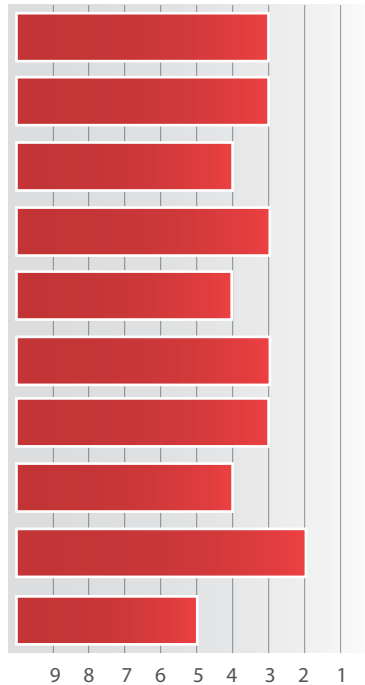

Maturity

109 Day

Brands

7T285 Brand

Notes

Comments

- Stable high yield potential
- Excellent test weight
- Food grade quality
- Season long attractiveness
- Good emergence & early vigor

Planting Population

31,000 - 35,000

Emergence

Vigor

Root Strength

Stalk Strength

Drought Tolerance

Health (Staygreen)

Harvest Intactness

Dry Down

Test Weight

Gray Leaf Spot

Plant Height

Medium

Ear Placement

Medium

Herbicide Caution