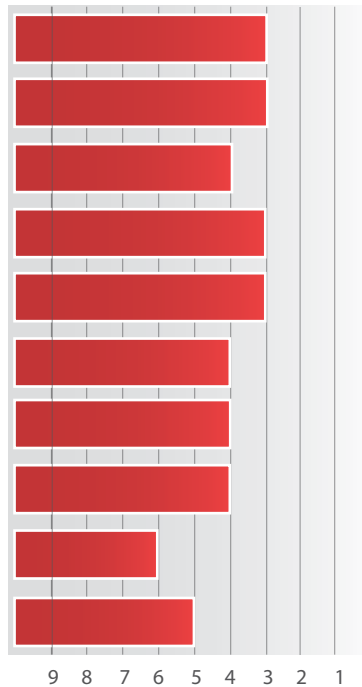

Maturity

110 Day

Brands

7T231 Brand

Notes

Comments

- Great choice for high yielding soils
- Average stalk quality
- Average test weight
- Great for grain or silage

Planting Population

30,000 - 34,000

Emergence

Vigor

Root Strength

Stalk Strength

Drought Tolerance

Health (Staygreen)

Harvest Intactness

Dry Down

Test Weight

Gray Leaf Spot

Plant Height

Medium - Medium Tall

Ear Placement

Medium

Herbicide Caution