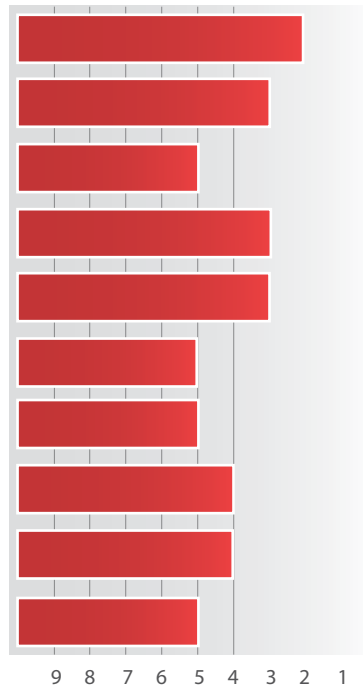

Maturity

107 Day

Brands

6T672 Brand

Notes

Comments

- High yield potential
- Best performance on well-drained soils
- Quick emergence
- Average late season plant intactness

Planting Population

31,000 - 35,000

Emergence

Vigor

Root Strength

Stalk Strength

Drought Tolerance

Health (Staygreen)

Harvest Intactness

Dry Down

Test Weight

Gray Leaf Spot

Plant Height

Medium

Ear Placement

Medium

Herbicide Caution