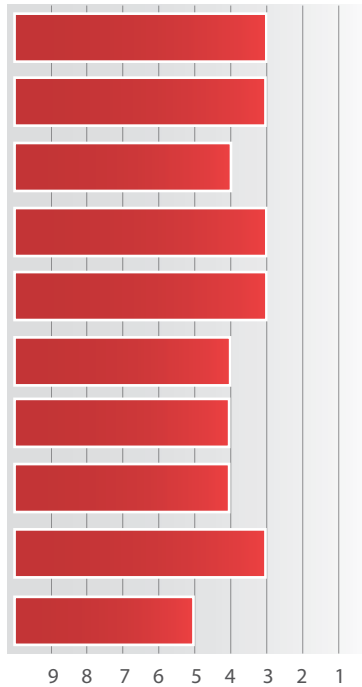

Maturity

107 Day

Brands

6T546 Brand

Notes

Comments

- Stable across many environments
- Strong emergence
- Excellent late season plant health
- Very good stress tolerance

Planting Population

31,000 - 35,000

Emergence

Vigor

Root Strength

Stalk Strength

Drought Tolerance

Health (Staygreen)

Harvest Intactness

Dry Down

Test Weight

Gray Leaf Spot

Plant Height

Medium

Ear Placement

Medium

Herbicide Caution