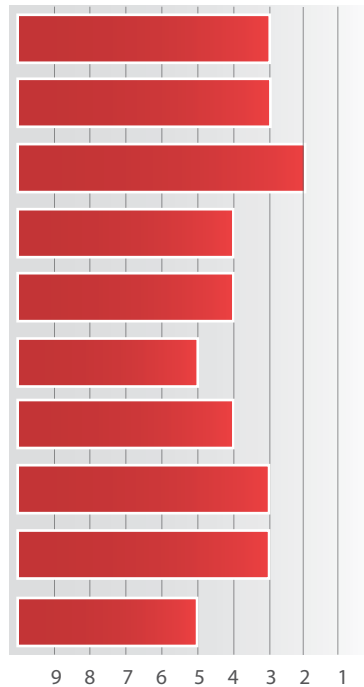

Maturity

105 Day

Brands

6T226 Brand

Notes

6R402 Brand

Comments

- Strong yield potential with very good test weight
- Large root mass
- Strong emergence
- Good for grain or silage

Planting Population

32,000 - 36,000

Emergence

Vigor

Root Strength

Stalk Strength

Drought Tolerance

Health (Staygreen)

Harvest Intactness

Dry Down

Test Weight

Gray Leaf Spot

Plant Height

Tall

Ear Placement

Medium High