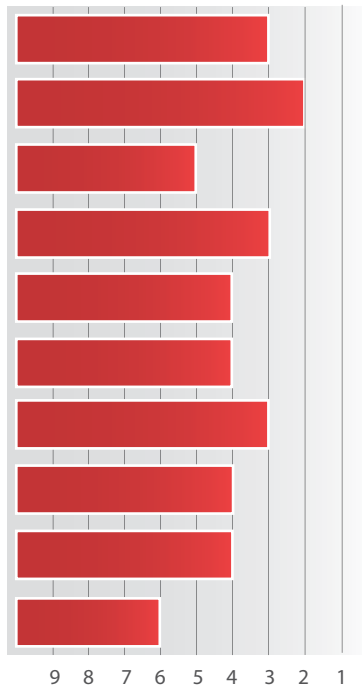

Maturity

98 Day

Brands

4T985 Brand

Notes

4R981 Brand

Comments

- Racehorse yield potential
- Great for grain or silage
- Strong emergence and early vigor

Planting Population

31,000 - 35,000

Emergence

Vigor

Root Strength

Stalk Strength

Drought Tolerance

Health (Staygreen)

Harvest Intactness

Dry Down

Test Weight

Gray Leaf Spot

Plant Height

Medium Tall

Ear Placement

Medium