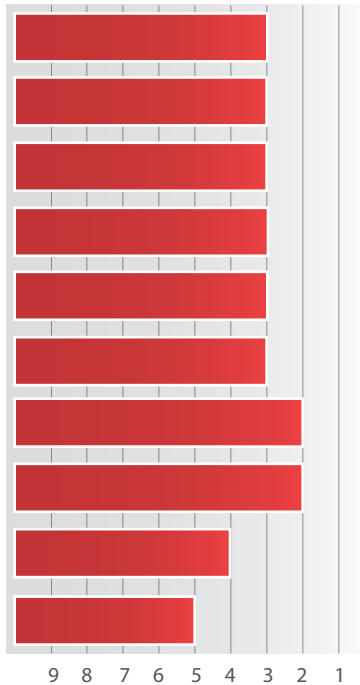

Maturity

93 Day

Brands

4T435 Brand

Notes

4R431 Brand

Comments

- High yield potential
- Rugged, early product
- Great fall intactness
- Strong emergence

Planting Population

32,000 - 36,000

Emergence

Vigor

Root Strength

Stalk Strength

Drought Tolerance

Health (Staygreen)

Harvest Intactness

Dry Down

Test Weight

Gray Leaf Spot

Plant Height

Medium

Ear Placement

Medium